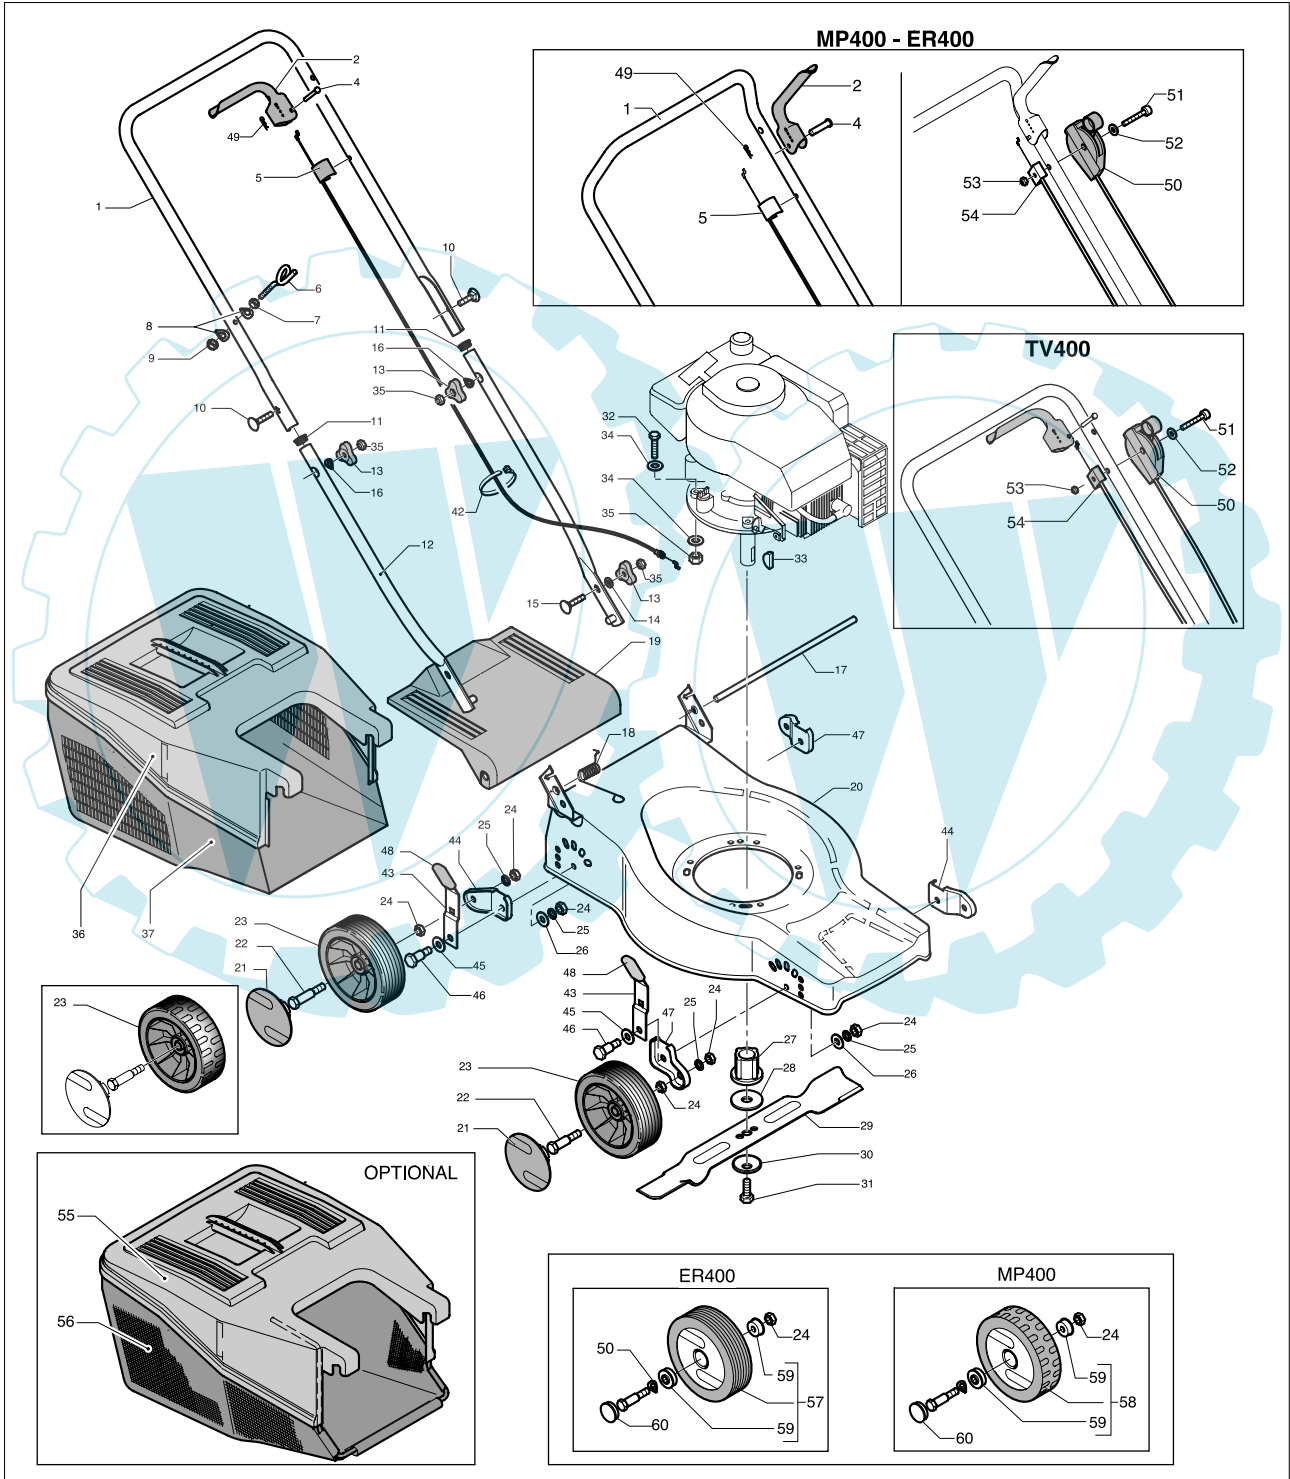

brand	MEP

date	JAN/02	SHEET 1/3

Model

TV/ER/MP400

Product number

9538780-05	9538782-36

The Electrolux Group. The world's No.1 choice.